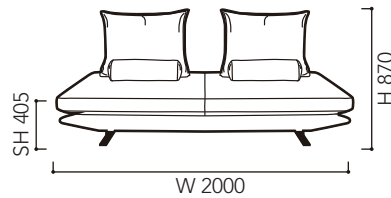

Size & Variation

[1P]

[1PL]

[2PS]

[2P]

[ラウンジ]

[2PL]

[3P片肘ソファ]

[ラウンドΦ85]

[背クッション]

[アームクッション] [ボルスター]

※高さ表記は、脚LOサイズ（脚HIはプラス28mm）

※脚カラー（HI・LO）／ブラック色

※上記イラストの背クッションの数はイメージです。

Price List

※下記価格は、脚がLOタイプの価格になります。脚HIタイプにされる場合、下記価格にプラス税込16,500円（本体15,000円）必要になります。

	1P	1PL	2PS	2P	ラウンジ	2PL
C	264,000 (240,000)	280,500 (265,000)	346,500 (315,000)	363,000 (330,000)	429,000 (390,000)	440,000 (400,000)
D	275,000 (250,000)	286,000 (260,000)	352,000 (320,000)	368,500 (335,000)	434,500 (395,000)	451,000 (410,000)
E	280,500 (255,000)	291,500 (265,000)	357,500 (325,000)	374,000 (340,000)	440,000 (400,000)	456,500 (415,000)
G	286,000 (260,000)	297,000 (270,000)	374,000 (340,000)	390,500 (355,000)	451,000 (410,000)	467,500 (425,000)
H	291,500 (265,000)	302,500 (275,000)	407,000 (370,000)	418,000 (380,000)	473,000 (430,000)	495,000 (450,000)
I	313,500 (285,000)	324,500 (295,000)	440,000 (400,000)	451,000 (410,000)	506,000 (460,000)	533,500 (485,000)
J	324,500 (295,000)	341,000 (310,000)	456,500 (415,000)	473,500 (430,000)	522,500 (475,000)	550,000 (500,000)
K	346,500 (315,000)	357,500 (325,000)	478,500 (435,000)	495,000 (450,000)	550,000 (500,000)	572,000 (520,000)
L	363,000 (330,000)	374,000 (340,000)	511,500 (465,000)	533,500 (485,000)	583,000 (530,000)	605,000 (550,000)
M	368,500 (335,000)	379,500 (345,000)	517,000 (470,000)	539,000 (490,000)	605,000 (550,000)	627,000 (570,000)
皮革C	550,000 (500,000)	561,000 (510,000)	748,000 (680,000)	797,500 (725,000)	891,500 (810,000)	935,000 (850,000)
皮革E	660,000 (600,000)	687,500 (625,000)	924,000 (840,000)	979,000 (890,000)	1,100,000 (1,000,000)	1,155,000 (1,050,000)
皮革G	825,000 (750,000)	869,000 (790,000)	1,155,000 (1,050,000)	1,210,000 (1,100,000)	1,430,000 (1,300,000)	1,485,000 (1,350,000)