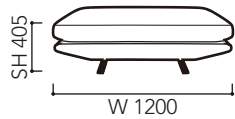

Size & Variation

[1P]

[1PL]

[2PS]

[2P]

[ラウンジ]

[2PL]

[3P片肘ソファ]

[ラウンドΦ85]

[背クッション]

[アームクッション] [ボルスター]

※高さ表記は、脚LOサイズ（脚HIはプラス28mm）

※脚カラー（HI・LO）／ブラック色

※上記イラストの背クッションの数はイメージです。

Price List

※下記価格は、脚がLOタイプの価格になります。脚HIタイプにされる場合、下記価格にプラス税込16,500円（本体15,000円）必要になります。

	1P	1PL	2PS	2P	ラウンジ	2PL
C	264,000 (240,000)	280,500 (265,000)	346,500 (315,000)	363,000 (330,000)	429,000 (390,000)	440,000 (400,000)
D	275,000 (250,000)	286,000 (260,000)	352,000 (320,000)	368,500 (335,000)	434,500 (395,000)	451,000 (410,000)
E	280,500 (255,000)	291,500 (265,000)	357,500 (325,000)	374,000 (340,000)	440,000 (400,000)	456,500 (415,000)
G	286,000 (260,000)	297,000 (270,000)	374,000 (340,000)	390,500 (355,000)	451,000 (410,000)	467,500 (425,000)
H	291,500 (265,000)	302,500 (275,000)	407,000 (370,000)	418,000 (380,000)	473,000 (430,000)	495,000 (450,000)
I	313,500 (285,000)	324,500 (295,000)	440,000 (400,000)	451,000 (410,000)	506,000 (460,000)	533,500 (485,000)
J	324,500 (295,000)	341,000 (310,000)	456,500 (415,000)	473,500 (430,000)	522,500 (475,000)	550,000 (500,000)
K	346,500 (315,000)	357,500 (325,000)	478,500 (435,000)	495,000 (450,000)	550,000 (500,000)	572,000 (520,000)
L	363,000 (330,000)	374,000 (340,000)	511,500 (465,000)	533,500 (485,000)	583,000 (530,000)	605,000 (550,000)
M	368,500 (335,000)	379,500 (345,000)	517,000 (470,000)	539,000 (490,000)	605,000 (550,000)	627,000 (570,000)
皮革C	550,000 (500,000)	561,000 (510,000)	748,000 (680,000)	797,500 (725,000)	891,500 (810,000)	935,000 (850,000)
皮革E	660,000 (600,000)	687,500 (625,000)	924,000 (840,000)	979,000 (890,000)	1,100,000 (1,000,000)	1,155,000 (1,050,000)
皮革G	825,000 (750,000)	869,000 (790,000)	1,155,000 (1,050,000)	1,210,000 (1,100,000)	1,430,000 (1,300,000)	1,485,000 (1,350,000)