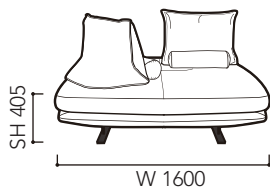

Size & Variation

[1P]

[1PL]

[2PS]

[2P]

[ラウンジ]

[2PL]

[3P片肘ソファ]

[ラウンドΦ85]

[背クッション]

[アームクッション] [ボルスター]

※高さ表記は、脚LOサイズ（脚HIはプラス28mm）

※脚カラー（HI・LO）／ブラック色

※上記イラストの背クッションの数はイメージです。

Price List

※下記価格は、脚がLOタイプの価格になります。脚HIタイプにされる場合、下記価格にプラス税込16,500円（本体15,000円）必要になります。

	1P	1PL	2PS	2P	ラウンジ	2PL
C	264,000 (240,000)	280,500 (265,000)	346,500 (315,000)	363,000 (330,000)	429,000 (390,000)	440,000 (400,000)
D	275,000 (250,000)	286,000 (260,000)	352,000 (320,000)	368,500 (335,000)	434,500 (395,000)	451,000 (410,000)
E	280,500 (255,000)	291,500 (265,000)	357,500 (325,000)	374,000 (340,000)	440,000 (400,000)	456,500 (415,000)
G	286,000 (260,000)	297,000 (270,000)	374,000 (340,000)	390,500 (355,000)	451,000 (410,000)	467,500 (425,000)
H	291,500 (265,000)	302,500 (275,000)	407,000 (370,000)	418,000 (380,000)	473,000 (430,000)	495,000 (450,000)
I	313,500 (285,000)	324,500 (295,000)	440,000 (400,000)	451,000 (410,000)	506,000 (460,000)	533,500 (485,000)
J	324,500 (295,000)	341,000 (310,000)	456,500 (415,000)	473,500 (430,000)	522,500 (475,000)	550,000 (500,000)
K	346,500 (315,000)	357,500 (325,000)	478,500 (435,000)	495,000 (450,000)	550,000 (500,000)	572,000 (520,000)
L	363,000 (330,000)	374,000 (340,000)	511,500 (465,000)	533,500 (485,000)	583,000 (530,000)	605,000 (550,000)
M	368,500 (335,000)	379,500 (345,000)	517,000 (470,000)	539,000 (490,000)	605,000 (550,000)	627,000 (570,000)
皮革C	550,000 (500,000)	561,000 (510,000)	748,000 (680,000)	797,500 (725,000)	891,500 (810,000)	935,000 (850,000)
皮革E	660,000 (600,000)	687,500 (625,000)	924,000 (840,000)	979,000 (890,000)	1,100,000 (1,000,000)	1,155,000 (1,050,000)
皮革G	825,000 (750,000)	869,000 (790,000)	1,155,000 (1,050,000)	1,210,000 (1,100,000)	1,430,000 (1,300,000)	1,485,000 (1,350,000)