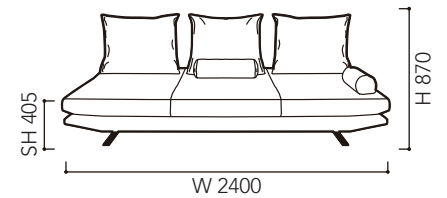

Size & Variation

[1P]

[1PL]

[2PS]

[2P]

[ラウンジ]

[2PL]

[3P片肘ソファ]

[ラウンドΦ85]

[背クッション]

[アームクッション] [ボルスター]

※高さ表記は、脚LOサイズ（脚HIはプラス28mm）

※脚カラー（HI・LO）／ブラック色

※上記イラストの背クッションの数はイメージです。

Price List

※下記価格は、脚がLOタイプの価格になります。脚HIタイプにされる場合、下記価格にプラス税込16,500円（本体15,000円）必要になります。

	1P	1PL	2PS	2P	ラウンジ	2PL
C	264,000 (240,000)	280,500 (265,000)	346,500 (315,000)	363,000 (330,000)	429,000 (390,000)	440,000 (400,000)
D	275,000 (250,000)	286,000 (260,000)	352,000 (320,000)	368,500 (335,000)	434,500 (395,000)	451,000 (410,000)
E	280,500 (255,000)	291,500 (265,000)	357,500 (325,000)	374,000 (340,000)	440,000 (400,000)	456,500 (415,000)
G	286,000 (260,000)	297,000 (270,000)	374,000 (340,000)	390,500 (355,000)	451,000 (410,000)	467,500 (425,000)
H	291,500 (265,000)	302,500 (275,000)	407,000 (370,000)	418,000 (380,000)	473,000 (430,000)	495,000 (450,000)
I	313,500 (285,000)	324,500 (295,000)	440,000 (400,000)	451,000 (410,000)	506,000 (460,000)	533,500 (485,000)
J	324,500 (295,000)	341,000 (310,000)	456,500 (415,000)	473,500 (430,000)	522,500 (475,000)	550,000 (500,000)
K	346,500 (315,000)	357,500 (325,000)	478,500 (435,000)	495,000 (450,000)	550,000 (500,000)	572,000 (520,000)
L	363,000 (330,000)	374,000 (340,000)	511,500 (465,000)	533,500 (485,000)	583,000 (530,000)	605,000 (550,000)
M	368,500 (335,000)	379,500 (345,000)	517,000 (470,000)	539,000 (490,000)	605,000 (550,000)	627,000 (570,000)
皮革C	550,000 (500,000)	561,000 (510,000)	748,000 (680,000)	797,500 (725,000)	891,500 (810,000)	935,000 (850,000)
皮革E	660,000 (600,000)	687,500 (625,000)	924,000 (840,000)	979,000 (890,000)	1,100,000 (1,000,000)	1,155,000 (1,050,000)
皮革G	825,000 (750,000)	869,000 (790,000)	1,155,000 (1,050,000)	1,210,000 (1,100,000)	1,430,000 (1,300,000)	1,485,000 (1,350,000)