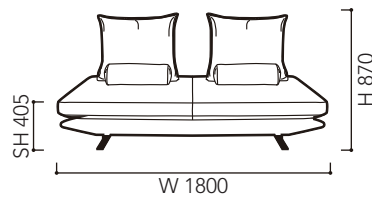

Size & Variation

[1P]

[1PL]

[2PS]

[2P]

[ラウンジ]

[2PL]

[3P片肘ソファ]

[ラウンドΦ85]

[背クッション]

[アームクッション] [ボルスター]

※高さ表記は、脚LOサイズ（脚HIはプラス28mm）

※脚カラー（HI・LO）／ブラック色

※上記イラストの背クッションの数はイメージです。

Price List

※下記価格は、脚がLOタイプの価格になります。脚HIタイプにされる場合、下記価格にプラス税込16,500円（本体15,000円）必要になります。

	1P	1PL	2PS	2P	ラウンジ	2PL
C	264,000 (240,000)	280,500 (265,000)	346,500 (315,000)	363,000 (330,000)	429,000 (390,000)	440,000 (400,000)
D	275,000 (250,000)	286,000 (260,000)	352,000 (320,000)	368,500 (335,000)	434,500 (395,000)	451,000 (410,000)
E	280,500 (255,000)	291,500 (265,000)	357,500 (325,000)	374,000 (340,000)	440,000 (400,000)	456,500 (415,000)
G	286,000 (260,000)	297,000 (270,000)	374,000 (340,000)	390,500 (355,000)	451,000 (410,000)	467,500 (425,000)
H	291,500 (265,000)	302,500 (275,000)	407,000 (370,000)	418,000 (380,000)	473,000 (430,000)	495,000 (450,000)
I	313,500 (285,000)	324,500 (295,000)	440,000 (400,000)	451,000 (410,000)	506,000 (460,000)	533,500 (485,000)
J	324,500 (295,000)	341,000 (310,000)	456,500 (415,000)	473,500 (430,000)	522,500 (475,000)	550,000 (500,000)
K	346,500 (315,000)	357,500 (325,000)	478,500 (435,000)	495,000 (450,000)	550,000 (500,000)	572,000 (520,000)
L	363,000 (330,000)	374,000 (340,000)	511,500 (465,000)	533,500 (485,000)	583,000 (530,000)	605,000 (550,000)
M	368,500 (335,000)	379,500 (345,000)	517,000 (470,000)	539,000 (490,000)	605,000 (550,000)	627,000 (570,000)
皮革C	550,000 (500,000)	561,000 (510,000)	748,000 (680,000)	797,500 (725,000)	891,500 (810,000)	935,000 (850,000)
皮革E	660,000 (600,000)	687,500 (625,000)	924,000 (840,000)	979,000 (890,000)	1,100,000 (1,000,000)	1,155,000 (1,050,000)
皮革G	825,000 (750,000)	869,000 (790,000)	1,155,000 (1,050,000)	1,210,000 (1,100,000)	1,430,000 (1,300,000)	1,485,000 (1,350,000)