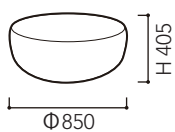

Size & Variation

[1P]

[1PL]

[2PS]

[2P]

[ラウンジ]

[2PL]

[3P片肘ソファ]

[ラウンドΦ85]

[背クッション]

[アームクッション] [ボルスター]

※高さ表記は、脚LOサイズ（脚HIはプラス28mm）

※脚カラー（HI・LO）／ブラック色

※上記イラストの背クッションの数はイメージです。

Price List

※下記価格は、脚がLOタイプの価格になります。脚HIタイプにされる場合、下記価格にプラス税込16,500円（本体15,000円）必要になります。

	1P	1PL	2PS	2P	ラウンジ	2PL
C	264,000 (240,000)	280,500 (265,000)	346,500 (315,000)	363,000 (330,000)	429,000 (390,000)	440,000 (400,000)
D	275,000 (250,000)	286,000 (260,000)	352,000 (320,000)	368,500 (335,000)	434,500 (395,000)	451,000 (410,000)
E	280,500 (255,000)	291,500 (265,000)	357,500 (325,000)	374,000 (340,000)	440,000 (400,000)	456,500 (415,000)
G	286,000 (260,000)	297,000 (270,000)	374,000 (340,000)	390,500 (355,000)	451,000 (410,000)	467,500 (425,000)
H	291,500 (265,000)	302,500 (275,000)	407,000 (370,000)	418,000 (380,000)	473,000 (430,000)	495,000 (450,000)
I	313,500 (285,000)	324,500 (295,000)	440,000 (400,000)	451,000 (410,000)	506,000 (460,000)	533,500 (485,000)
J	324,500 (295,000)	341,000 (310,000)	456,500 (415,000)	473,500 (430,000)	522,500 (475,000)	550,000 (500,000)
K	346,500 (315,000)	357,500 (325,000)	478,500 (435,000)	495,000 (450,000)	550,000 (500,000)	572,000 (520,000)
L	363,000 (330,000)	374,000 (340,000)	511,500 (465,000)	533,500 (485,000)	583,000 (530,000)	605,000 (550,000)
M	368,500 (335,000)	379,500 (345,000)	517,000 (470,000)	539,000 (490,000)	605,000 (550,000)	627,000 (570,000)
皮革C	550,000 (500,000)	561,000 (510,000)	748,000 (680,000)	797,500 (725,000)	891,500 (810,000)	935,000 (850,000)
皮革E	660,000 (600,000)	687,500 (625,000)	924,000 (840,000)	979,000 (890,000)	1,100,000 (1,000,000)	1,155,000 (1,050,000)
皮革G	825,000 (750,000)	869,000 (790,000)	1,155,000 (1,050,000)	1,210,000 (1,100,000)	1,430,000 (1,300,000)	1,485,000 (1,350,000)