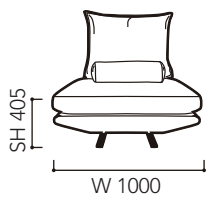

Size & Variation

[1P]

[1PL]

[2PS]

[2P]

[ラウンジ]

[2PL]

[3P片肘ソファ]

[ラウンドΦ85]

[背クッション]

[アームクッション] [ボルスター]

※高さ表記は、脚LOサイズ（脚HIはプラス28mm）

※脚カラー（HI・LO）／ブラック色

※上記イラストの背クッションの数はイメージです。

Price List

※下記価格は、脚がLOタイプの価格になります。脚HIタイプにされる場合、下記価格にプラス税込16,500円（本体15,000円）必要になります。

	1P	1PL	2PS	2P	ラウンジ	2PL
C	264,000 (240,000)	280,500 (265,000)	346,500 (315,000)	363,000 (330,000)	429,000 (390,000)	440,000 (400,000)
D	275,000 (250,000)	286,000 (260,000)	352,000 (320,000)	368,500 (335,000)	434,500 (395,000)	451,000 (410,000)
E	280,500 (255,000)	291,500 (265,000)	357,500 (325,000)	374,000 (340,000)	440,000 (400,000)	456,500 (415,000)
G	286,000 (260,000)	297,000 (270,000)	374,000 (340,000)	390,500 (355,000)	451,000 (410,000)	467,500 (425,000)
H	291,500 (265,000)	302,500 (275,000)	407,000 (370,000)	418,000 (380,000)	473,000 (430,000)	495,000 (450,000)
I	313,500 (285,000)	324,500 (295,000)	440,000 (400,000)	451,000 (410,000)	506,000 (460,000)	533,500 (485,000)
J	324,500 (295,000)	341,000 (310,000)	456,500 (415,000)	473,500 (430,000)	522,500 (475,000)	550,000 (500,000)
K	346,500 (315,000)	357,500 (325,000)	478,500 (435,000)	495,000 (450,000)	550,000 (500,000)	572,000 (520,000)
L	363,000 (330,000)	374,000 (340,000)	511,500 (465,000)	533,500 (485,000)	583,000 (530,000)	605,000 (550,000)
M	368,500 (335,000)	379,500 (345,000)	517,000 (470,000)	539,000 (490,000)	605,000 (550,000)	627,000 (570,000)
皮革C	550,000 (500,000)	561,000 (510,000)	748,000 (680,000)	797,500 (725,000)	891,500 (810,000)	935,000 (850,000)
皮革E	660,000 (600,000)	687,500 (625,000)	924,000 (840,000)	979,000 (890,000)	1,100,000 (1,000,000)	1,155,000 (1,050,000)
皮革G	825,000 (750,000)	869,000 (790,000)	1,155,000 (1,050,000)	1,210,000 (1,100,000)	1,430,000 (1,300,000)	1,485,000 (1,350,000)