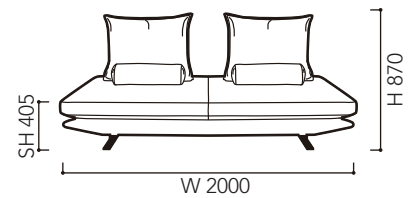

Size & Variation

[1P]

[1PL]

[2PS]

[2P]

[ラウンジ]

[2PL]

[3P片肘ソファ]

[ラウンドΦ85]

[背クッション]

[アームクッション] [ボルスター]

※高さ表記は、脚LOサイズ（脚HIはプラス28mm）

※脚カラー（HI・LO）／ブラック色

※上記イラストの背クッションの数はイメージです。

Price List

※下記価格は、脚がLOタイプの価格になります。脚HIタイプにされる場合、下記価格にプラス税込16,500円（本体15,000円）必要になります。

	1P	1PL	2PS	2P	ラウンジ	2PL
C	264,000 (240,000)	280,500 (265,000)	346,500 (315,000)	363,000 (330,000)	429,000 (390,000)	440,000 (400,000)
D	275,000 (250,000)	286,000 (260,000)	352,000 (320,000)	368,500 (335,000)	434,500 (395,000)	451,000 (410,000)
E	280,500 (255,000)	291,500 (265,000)	357,500 (325,000)	374,000 (340,000)	440,000 (400,000)	456,500 (415,000)
G	286,000 (260,000)	297,000 (270,000)	374,000 (340,000)	390,500 (355,000)	451,000 (410,000)	467,500 (425,000)
H	291,500 (265,000)	302,500 (275,000)	407,000 (370,000)	418,000 (380,000)	473,000 (430,000)	495,000 (450,000)
I	313,500 (285,000)	324,500 (295,000)	440,000 (400,000)	451,000 (410,000)	506,000 (460,000)	533,500 (485,000)
J	324,500 (295,000)	341,000 (310,000)	456,500 (415,000)	473,500 (430,000)	522,500 (475,000)	550,000 (500,000)
K	346,500 (315,000)	357,500 (325,000)	478,500 (435,000)	495,000 (450,000)	550,000 (500,000)	572,000 (520,000)
L	363,000 (330,000)	374,000 (340,000)	511,500 (465,000)	533,500 (485,000)	583,000 (530,000)	605,000 (550,000)
M	368,500 (335,000)	379,500 (345,000)	517,000 (470,000)	539,000 (490,000)	605,000 (550,000)	627,000 (570,000)
皮革C	550,000 (500,000)	561,000 (510,000)	748,000 (680,000)	797,500 (725,000)	891,500 (810,000)	935,000 (850,000)
皮革E	660,000 (600,000)	687,500 (625,000)	924,000 (840,000)	979,000 (890,000)	1,100,000 (1,000,000)	1,155,000 (1,050,000)
皮革G	825,000 (750,000)	869,000 (790,000)	1,155,000 (1,050,000)	1,210,000 (1,100,000)	1,430,000 (1,300,000)	1,485,000 (1,350,000)